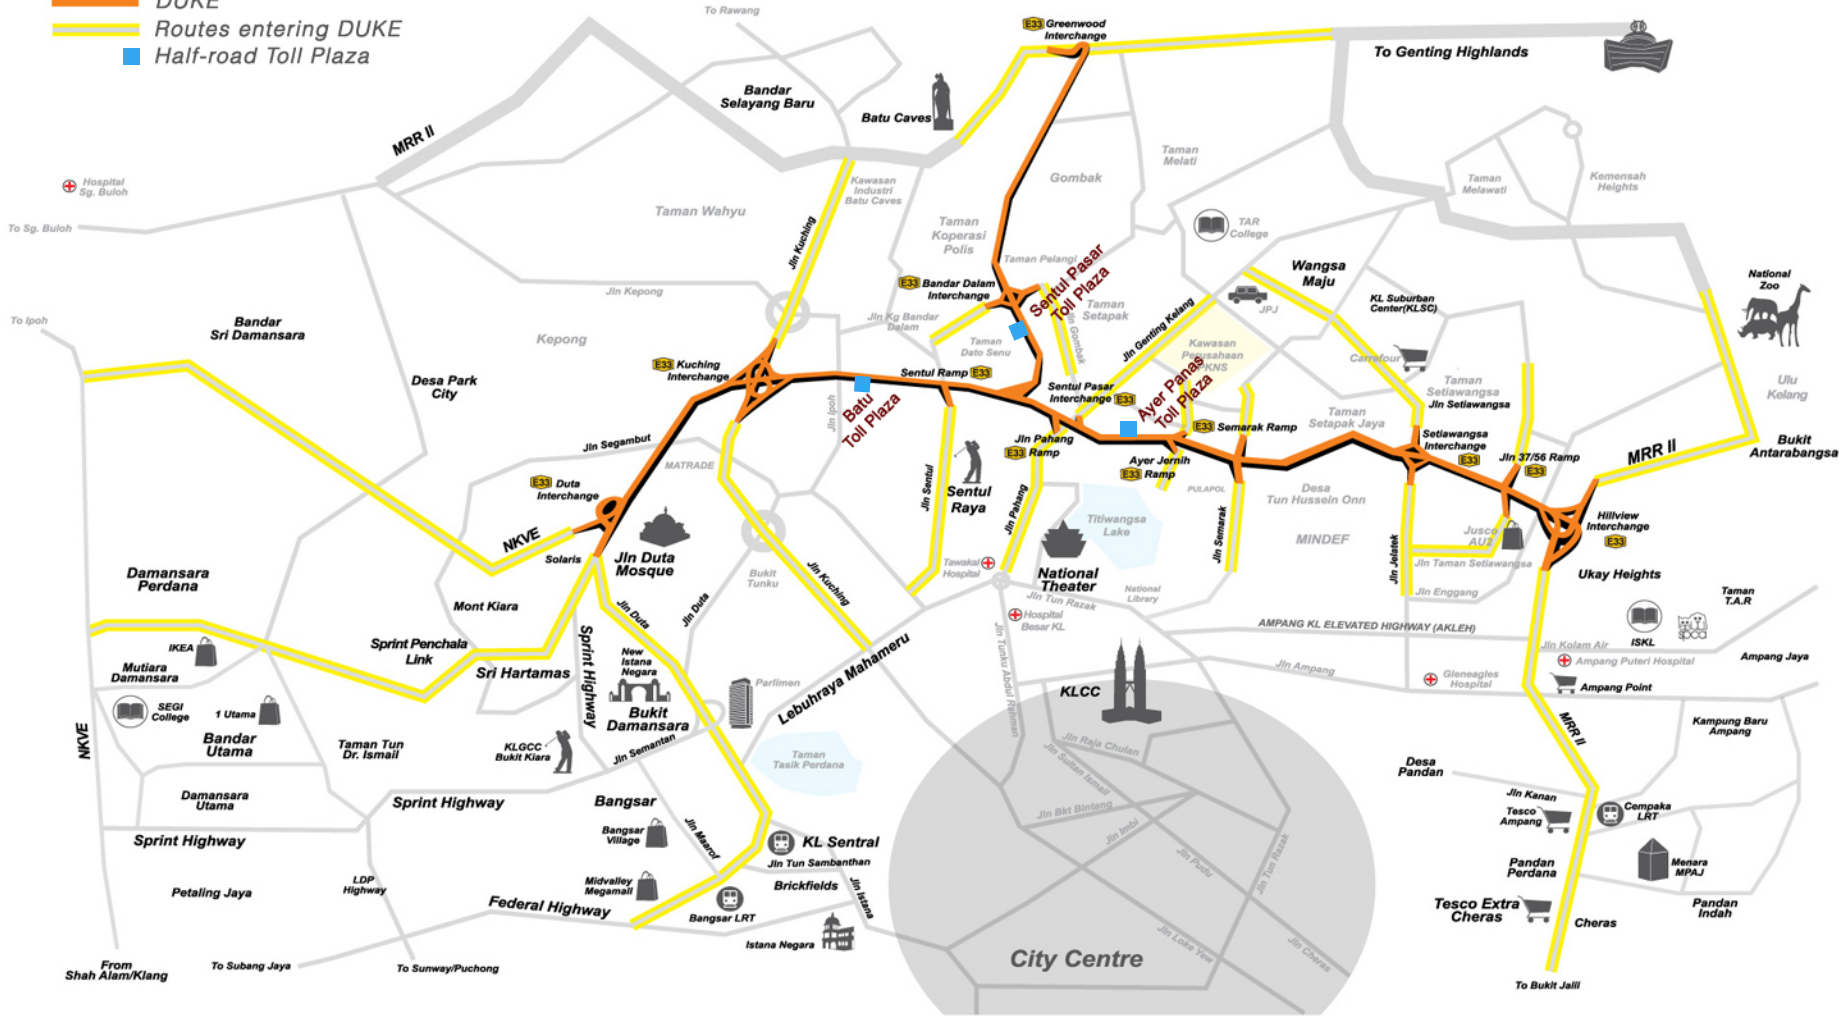

# DUKE. The most convenient way to get from one end of KL to another.

-  DUKE
-  Routes entering DUKE
-  Half-road Toll Plaza

TIME SAVED = TIME GAINED

Customer Hotline : 03-62513100 • www.duke.com.my • Batu Toll Plaza, KM3.0, Lebuhraya Duta-Ulu Kelang, off Jalan Kuching, 52100 Kuala Lumpur